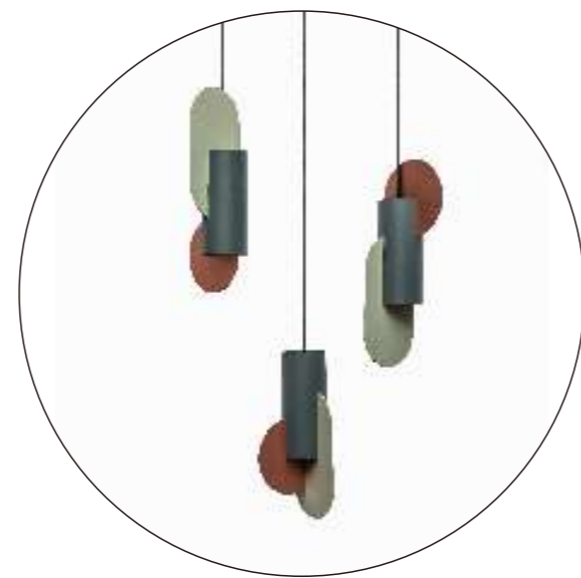

MODERN FASHION
CREATIVE LIGHTING

OTMP0889
尺寸/Size : D25*H50 cm
功率/Power : LED
材质/Material : 铁 /Iron