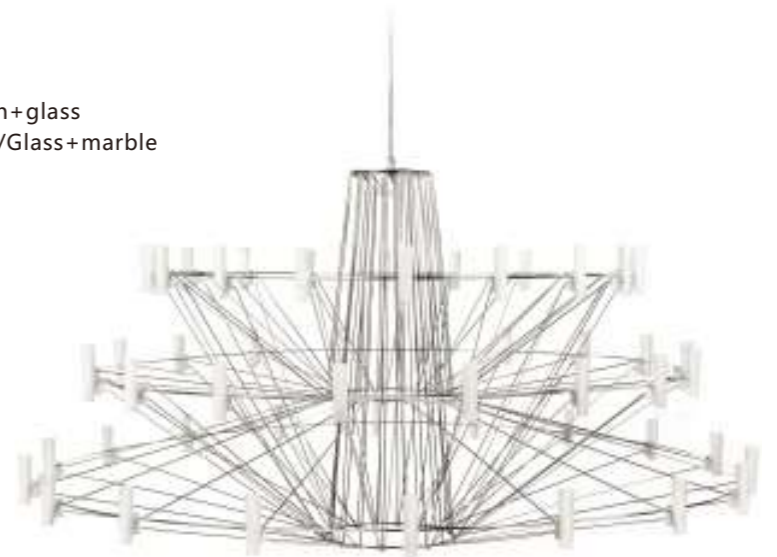

WHAT IS RETRO INDUSTRIAL STYLE

THE HOUSING SPACE ACCORDING TO THE IDEA OF PEOPLE AND IDEAS TO USE, THE CORRESPONDING ROUGH DECORATION, DECORATION IDEAS WITH THE USE OF ARTISTIC FORM A WONDERFUL